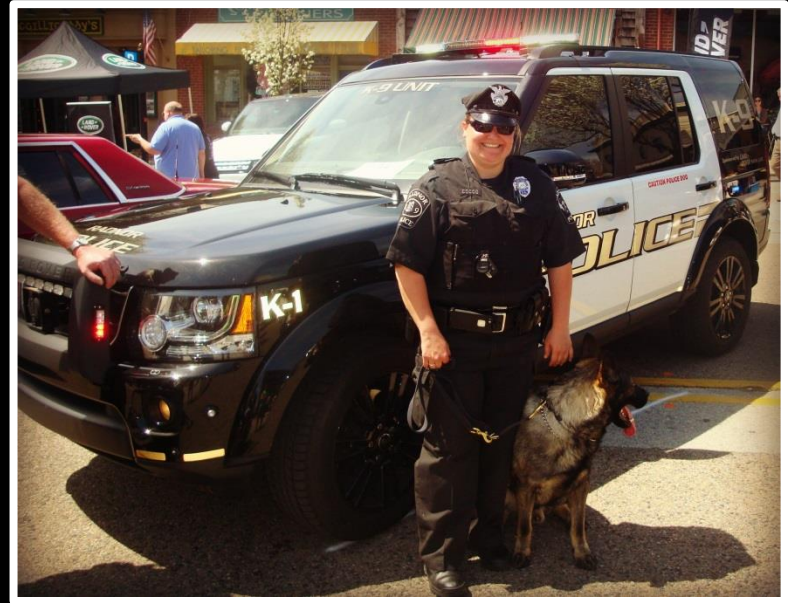

RADNOR TOWNSHIP RECREATION & COMMUNITY PROGRAMMING

presents...

WHEELS OF WAYNE

SUNDAY, APRIL 19, 2015

**1:00PM TO 4:00PM
DOWNTOWN WAYNE**

This wonderful staple event took place on Sunday, April 19th on North Wayne Avenue and West Avenue in Downtown Wayne! The streets were adorned with Classic Cars, Trucks, Businesses, Vendors, Community Groups, Entertainment, and our community members!

The event featured classic vehicles as early as 1929 and as new as 2015!

The event included:

- Car Judging and Awards
- Pulled Pork BBQ Contest AND Pizza Contest
- Children's Activities
 - Moon Bounces
 - Balloon Twisters
 - **NEW THIS YEAR: NASCAR Car Simulator**
- DJ-Musical Entertainment
- Fun for the whole family!

The event drew a crowd of 4,000 and will continue to be a staple community event in Radnor Township for many years to come! Our *Wheels* are already spinning for how to make the 2016 event even more successful and we are looking forward to a bigger and better future for *Wheels of Wayne*!

THANK YOU TO OUR SPONSORS!

RANGE
ROVER

MAIN LINE

CONGRATULATIONS TO OUR WINNERS!

BEST IN SHOW CAR
Susan Stanley

BEST IN SHOW TRUCK
Michael Maguire

PEOPLE'S CHOICE
William Conway

FIRST RUNNER UP CAR
Kenneth Smith