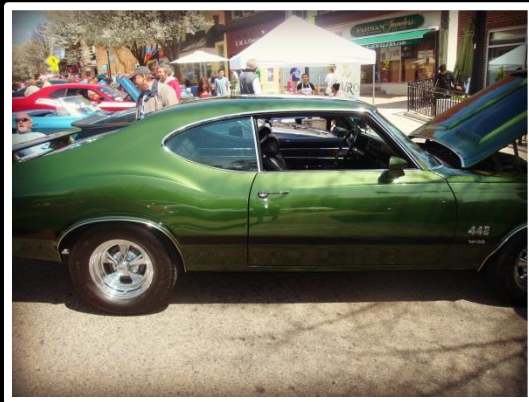

The event featured classic vehicles as early as 1929 and as new as 2015!

The event included:

- Car Judging and Awards
- Pulled Pork BBQ Contest AND Pizza Contest
- Children's Activities
 - Moon Bounces
 - Balloon Twisters
 - **NEW THIS YEAR: NASCAR Car Simulator**
- DJ-Musical Entertainment
- Fun for the whole family!

The event drew a crowd of 4,000 and will continue to be a staple community event in Radnor Township for many years to come! Our *Wheels* are already spinning for how to make the 2016 event even more successful and we are looking forward to a bigger and better future for *Wheels of Wayne*!

THANK YOU TO OUR SPONSORS!

RANGE
ROVER

MAIN LINE

CONGRATULATIONS TO OUR WINNERS!

BEST IN SHOW CAR
Susan Stanley

BEST IN SHOW TRUCK
Michael Maguire

PEOPLE'S CHOICE
William Conway

FIRST RUNNER UP CAR
Kenneth Smith

FIRST RUNNER UP TRUCK
Bill Bruno

CONGRATULATIONS TO OUR WINNERS!

**BEST PUBLIC
SAFETY/UTILITY VEHICLE**
Radnor Fire Company

BEST PAINT JOB
Joe Burke

BEST CONVERTIBLE
Mary Pacifico

BEST MUSCLE CAR
Jim and Judy Spahr