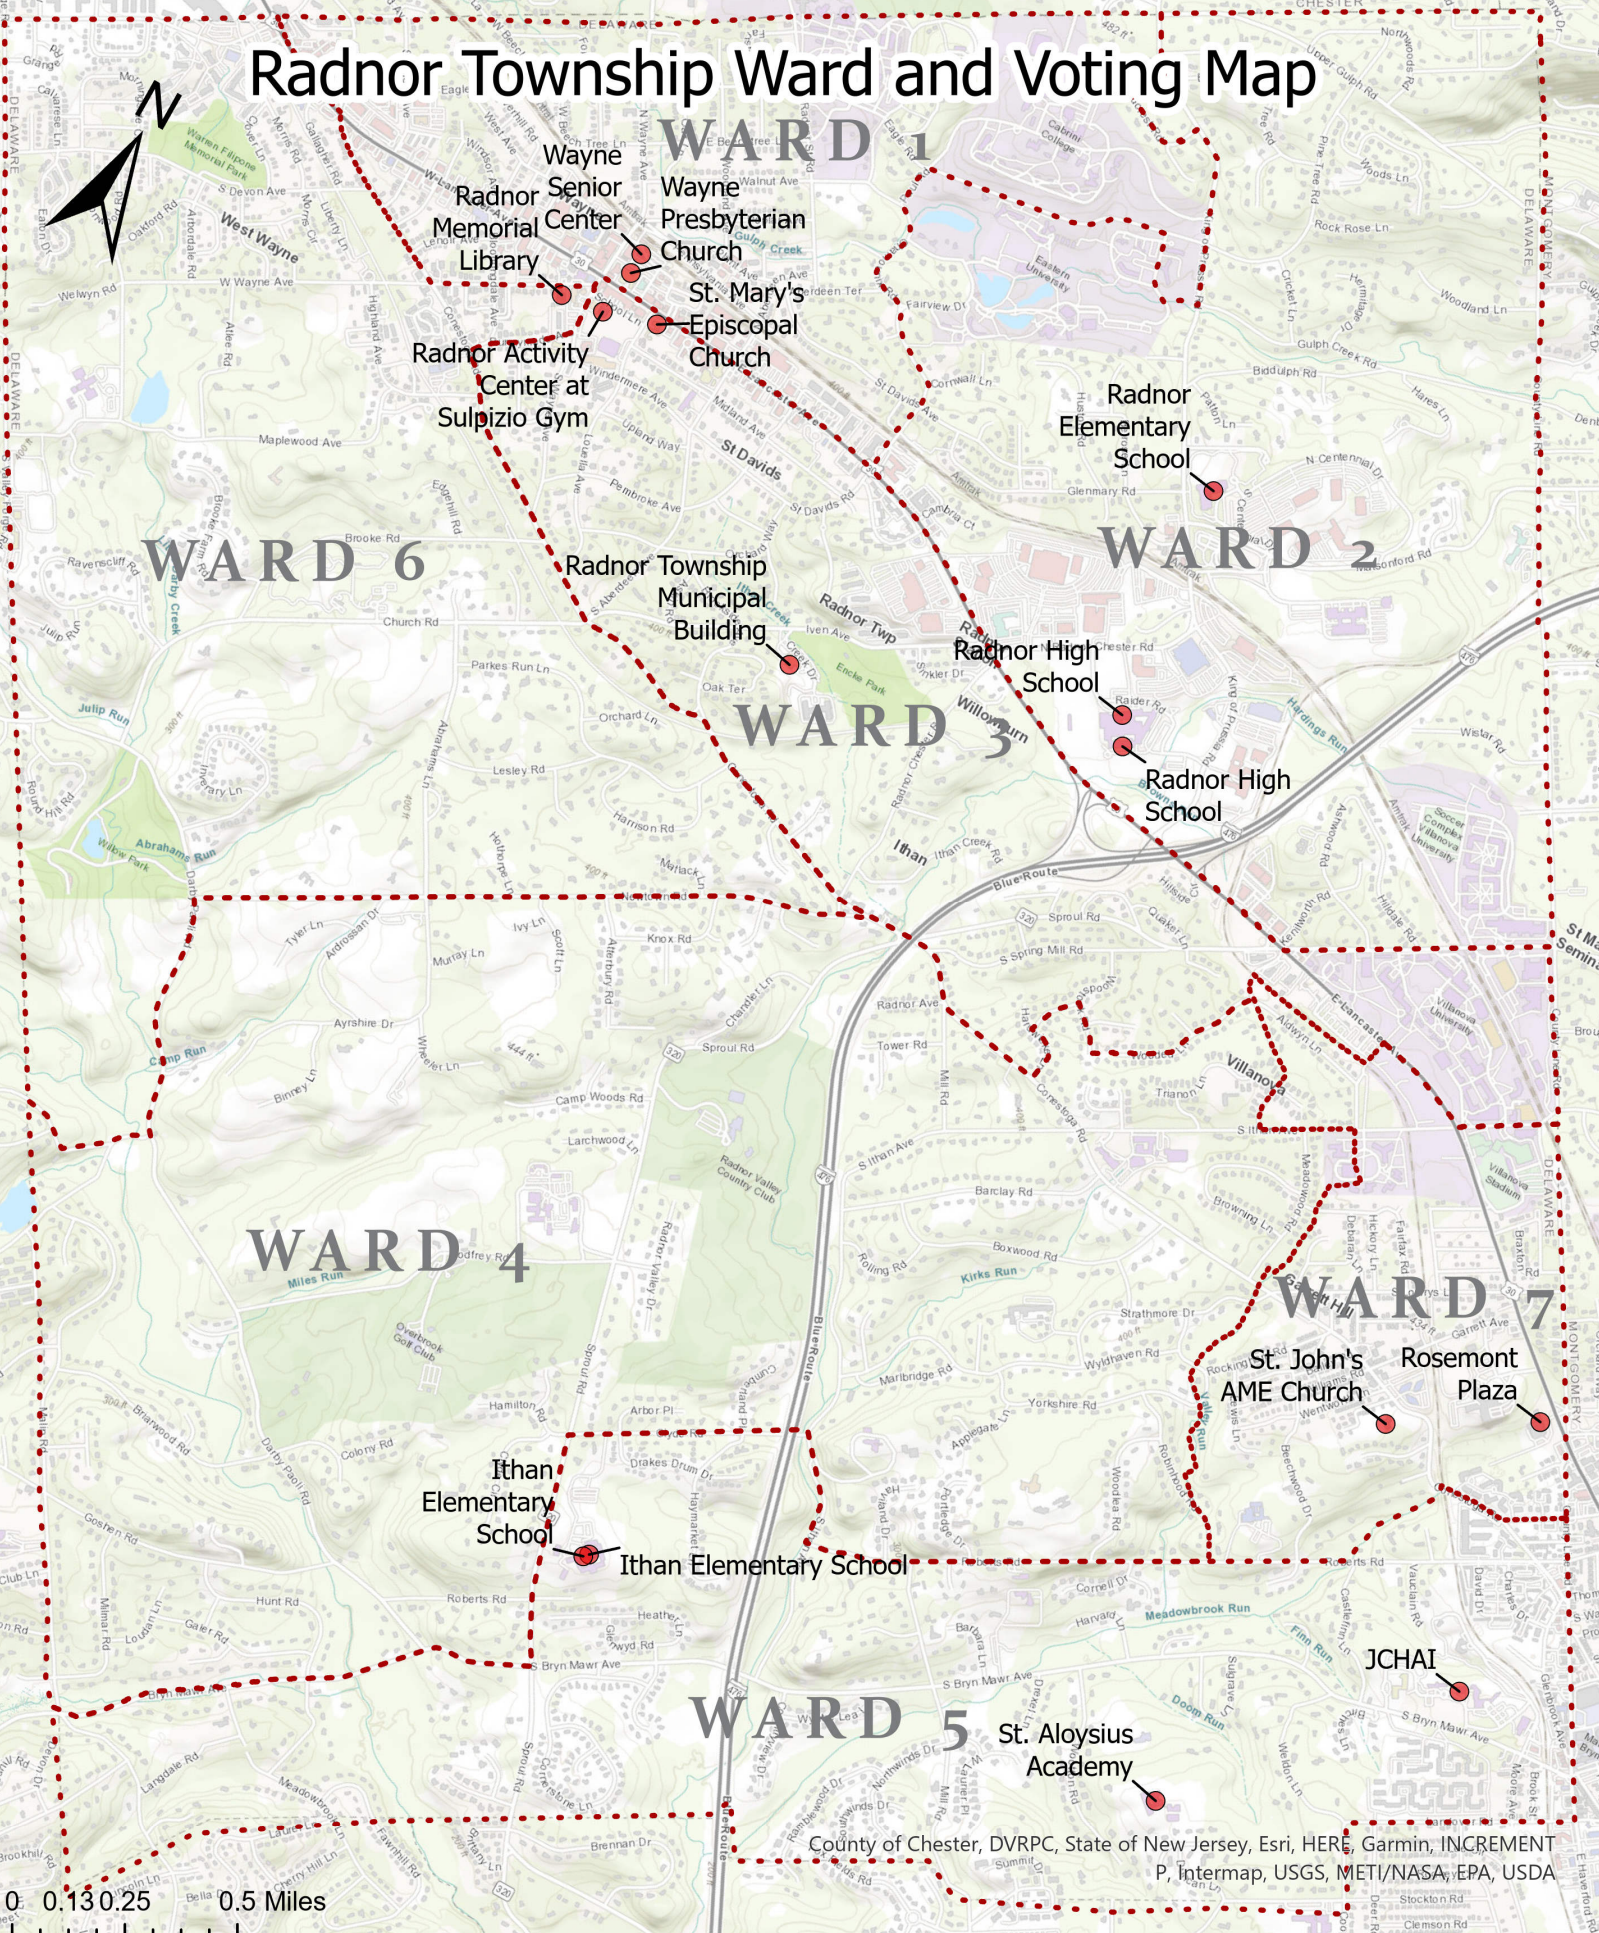

# Radnor Township Ward and Voting Map

0 0.130.25 0.5 Miles

County of Chester, DVRPC, State of New Jersey, Esri, HERE, Garmin, INCREMENT P, Intermap, USGS, METI/NASA, EPA, USDA

Name	Address	Ward/Precinct	Name	Address	Ward/Precinct	Name	Address	Ward/Precinct
Wayne Senior Center	108 Station Road Wayne PA 19087	1 1	Radnor Activity Center at Sulpizio Gym	125 South Wayne Avenue Wayne, PA 19087	3 1	St. Aloysius Academy	401 South Bryn Mawr Avenue Bryn Mawr, PA 190105	2
Wayne Presbyterian Church	125 E Lancaster Road	1 2	Ithan Elementary School	695 Clyde Road Bryn Mawr, PA 19010	4 2	Radnor Memorial Library	114 West Wayne Avenue Wayne, PA 19087	6 1
Radnor High School	130 King of Prussia Road	2 1	Ithan Elementary School	695 Clyde Road Bryn Mawr, PA 19010	4 1	Radnor Township Municipal Building	301 Iven Avenue Wayne, PA 19087	6 2
Radnor Elementary School	20 Matsonford Road	2 2	St. Mary's Episcopal Church	104 Louella Avenue Wayne, PA 19087	3 2	Rosemont Plaza	1062 Lancaster Avenue Bryn Mawr, PA 19010	7 1
Radnor High School	130 King of Prussia Road	2 3	JCHAI	274 S Bryn Mawr Avenue Bryn Mawr, PA 19010	5 1	St. John's AME Church	930 Conestoga Road Bryn Mawr, PA 19010	7 2