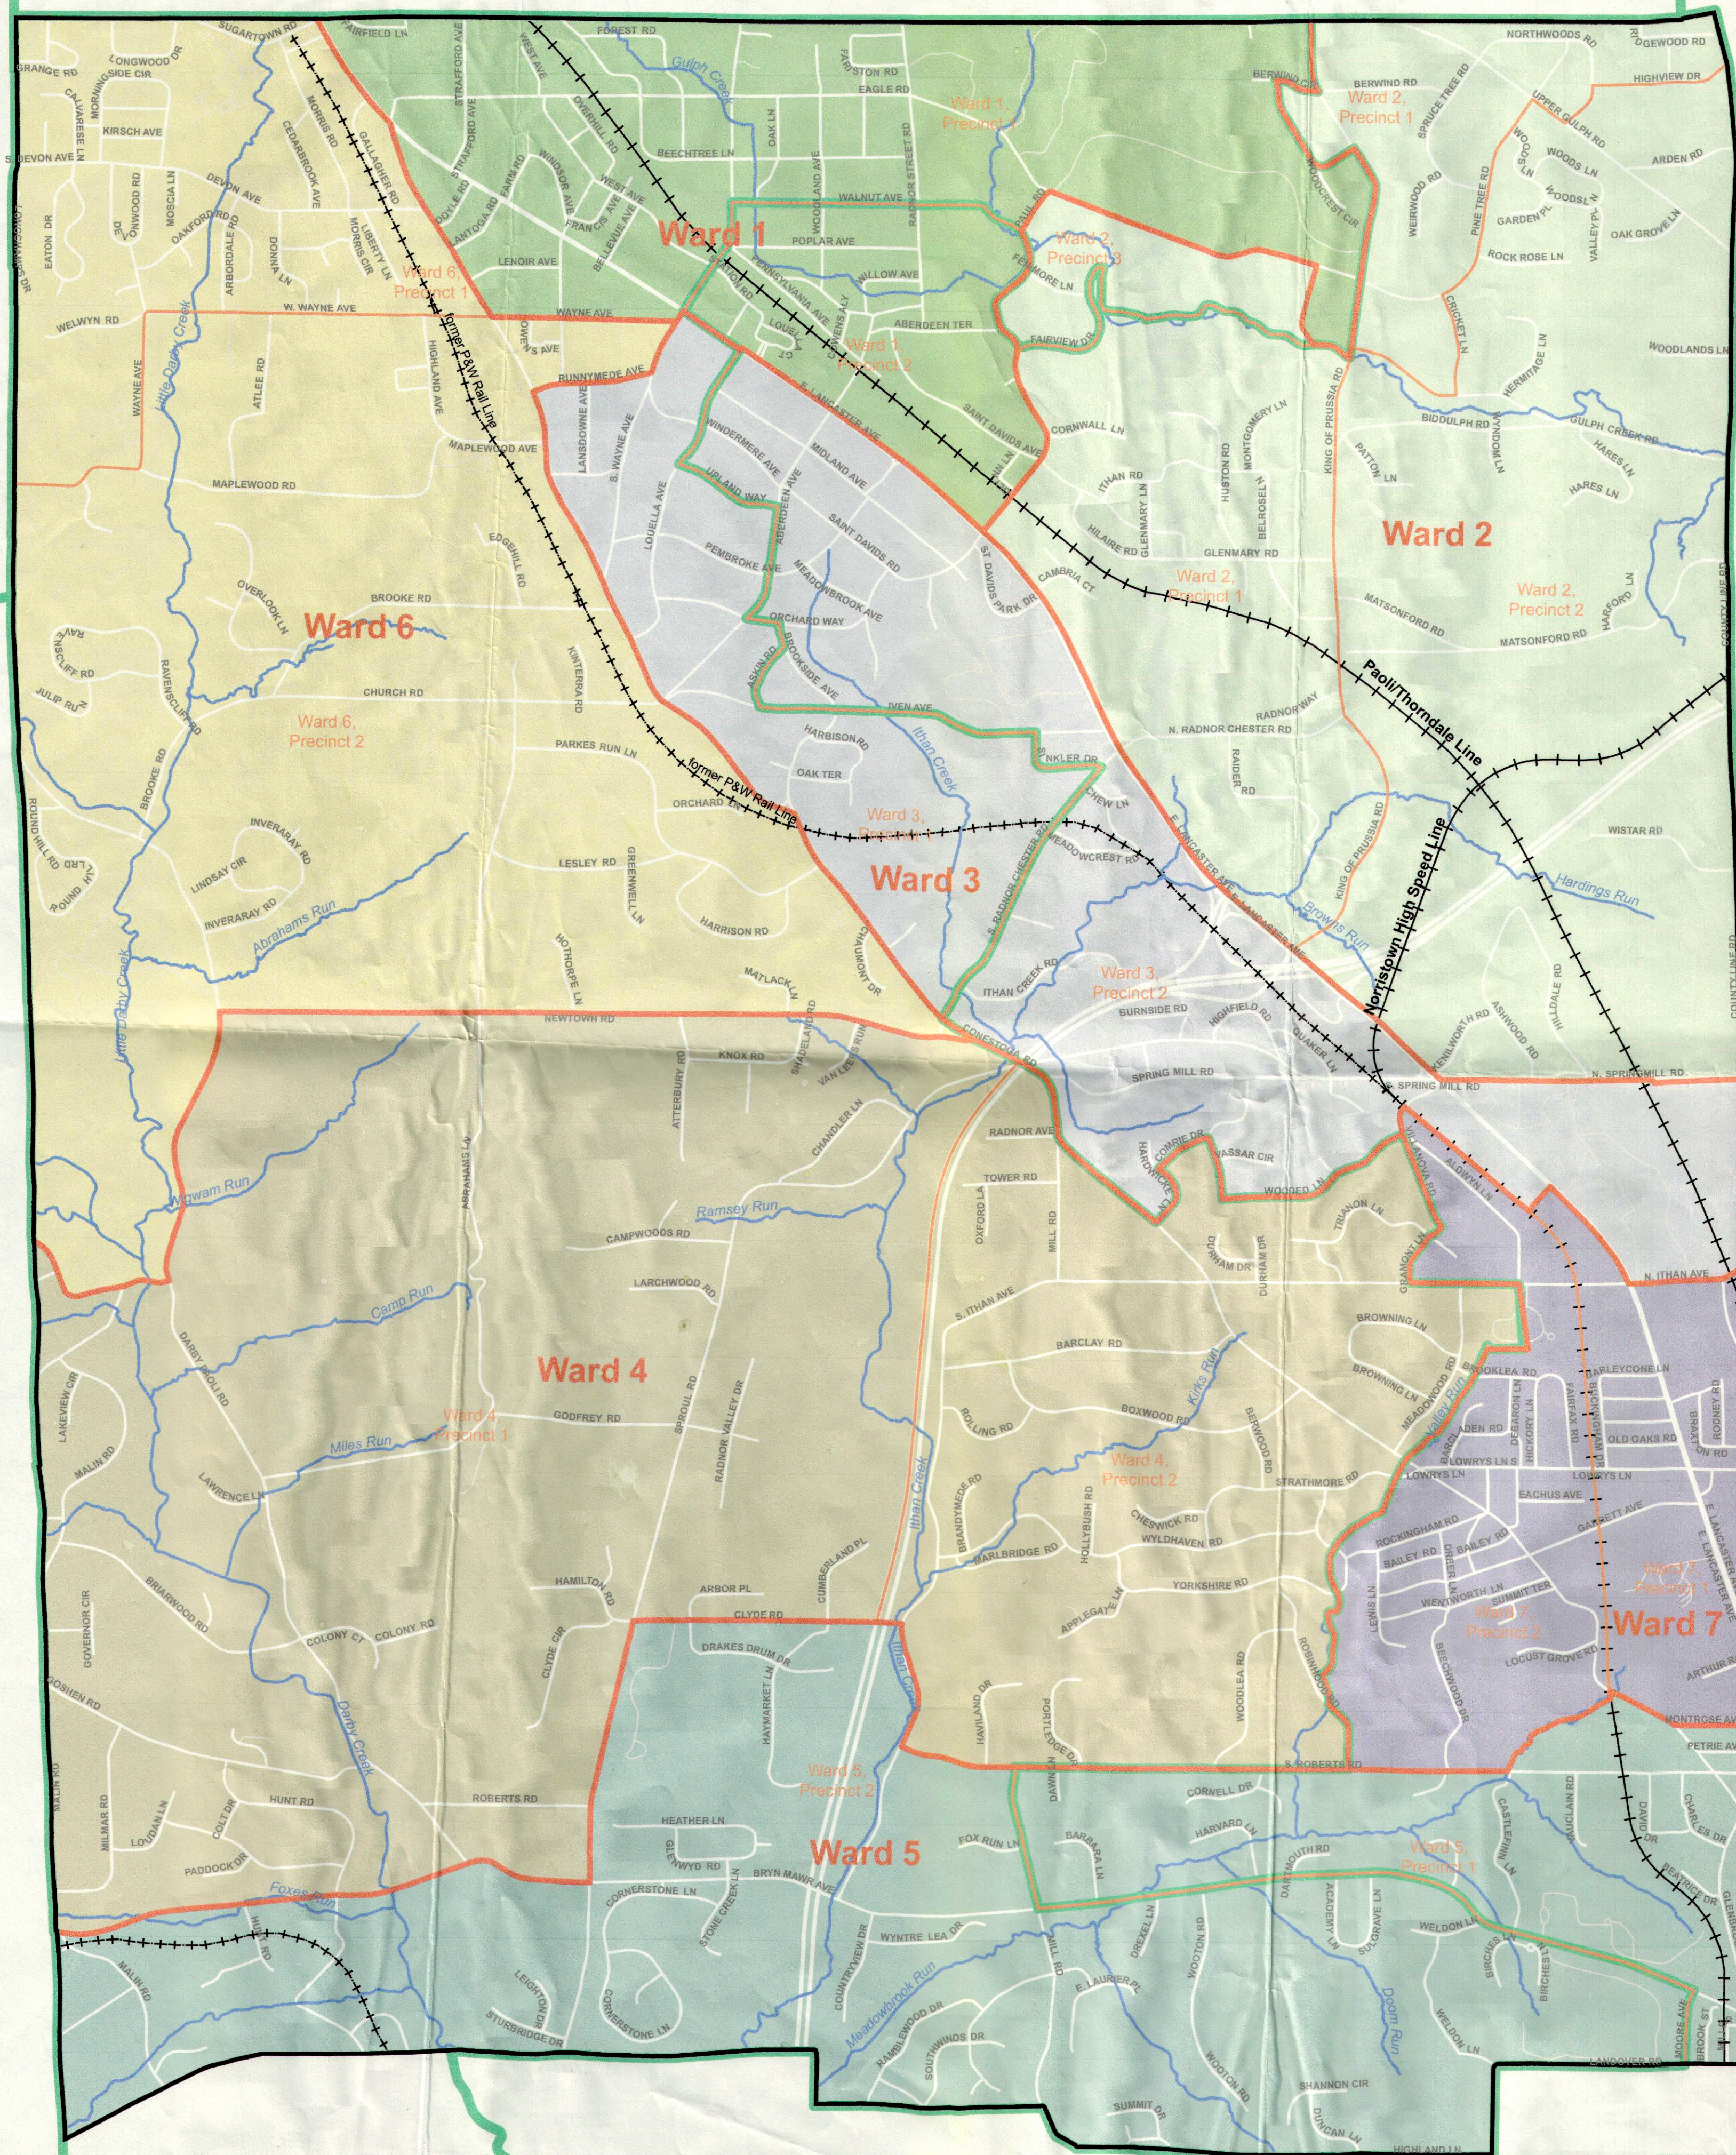

Radnor Township

Radnor Party Precinct Plan, February 13, 2015

Sources:
Voting District Data: Pennsylvania Legislative Reapportionment Commission 2011, Revised 2012.
Wards: Radnor Township.
Precincts: Delaware County Election Bureau
Other Data: Delaware County Planning Department

***Amended precinct map with administrative correction of 7th ward precinct names, 1/22/2015
**Amended precinct map 2/13/2015

- Radnor Proposed Wards
- Radnor Proposed Precincts
- House 2012 Redistricting
- Ward 1
- Ward 2
- Ward 3
- Ward 4
- Ward 5
- Ward 6
- Ward 7